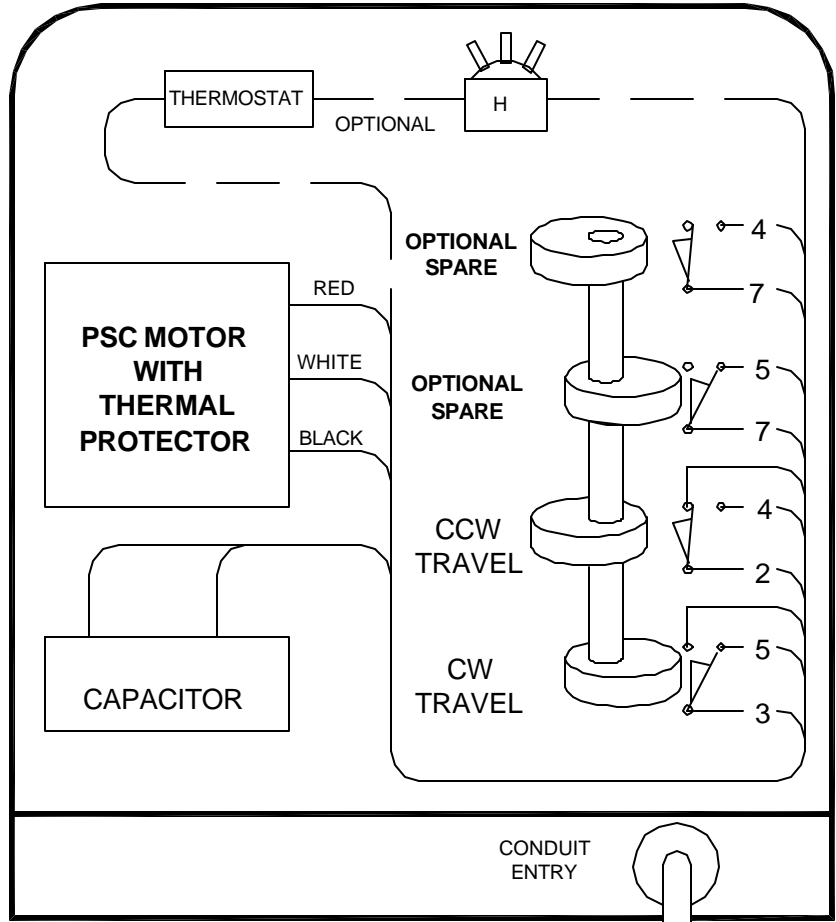

815247-B

SCHEMATIC

INTERNAL WIRING

PHYSICAL ARRANGEMENT

- 1 WHITE MOTOR COMMON
- 2 RED CCW TRAVEL
- 3 BLACK CW TRAVEL
- 4 YELLOW CCW INDICATOR
- 5 BLUE CW TRAVEL
- 6 BLACK OPT. HEATER
- 7 ORANGE OPT. SWITCH