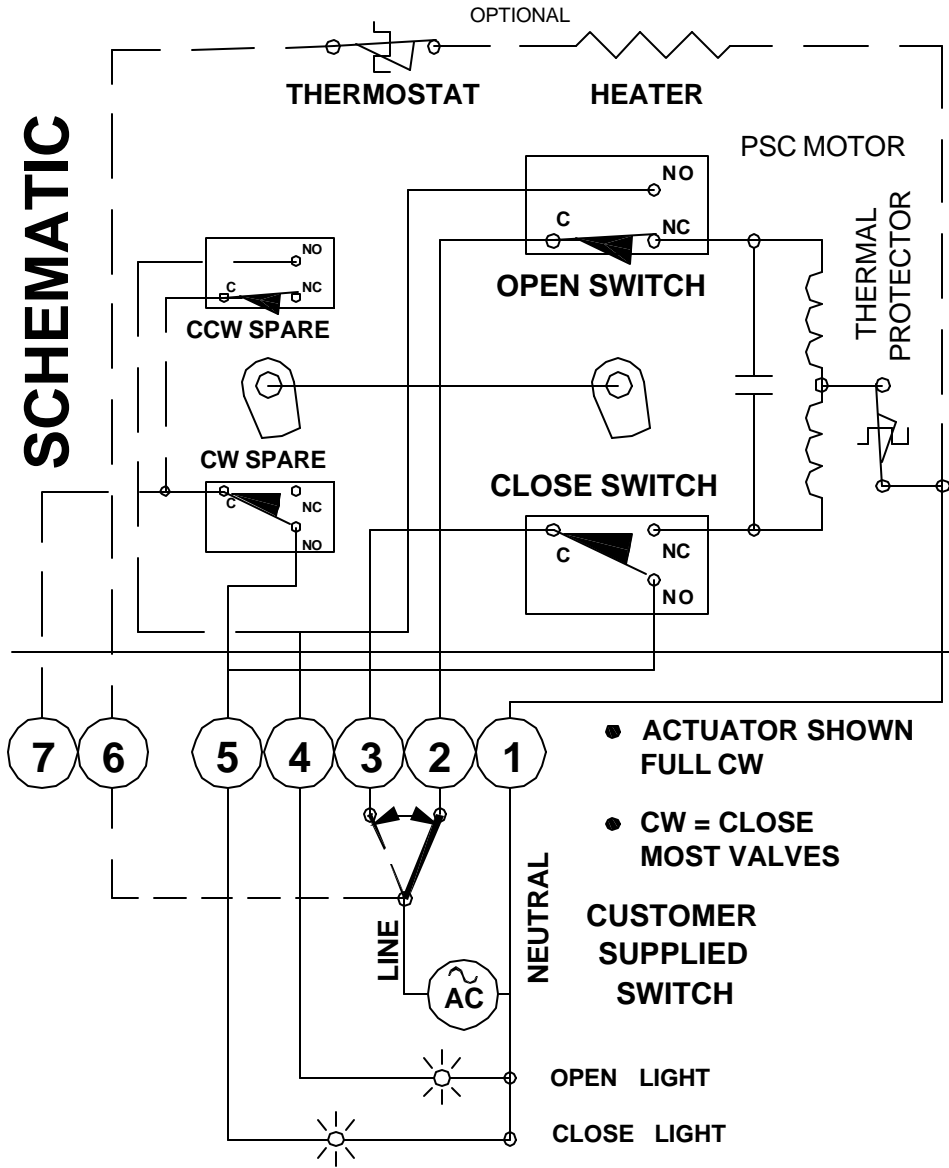

815247-B

SCHEMATIC

INTERNAL WIRING

PHYSICAL ARRANGEMENT

- 1 WHITE MOTOR COMMON
- 2 RED CCW TRAVEL
- 3 BLACK CW TRAVEL
- 4 YELLOW CCW INDICATOR
- 5 BLUE CW TRAVEL
- 6 BLACK OPT. HEATER
- 7 ORANGE OPT. SWITCH